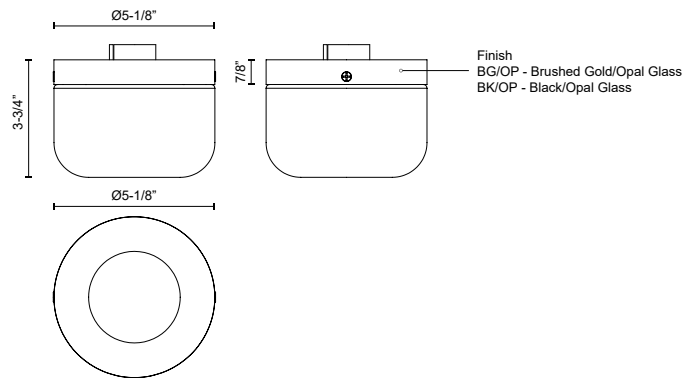

MEL
FM53005
FLUSH MOUNT

PROJECT

SPECIFICATION DETAILS

Fixture Dimensions	D5-1/8" x H3-3/4"
Light Source	DC LED WITH DRIVER
Wattage	13W
Total Lumens	1360lm
Delivered Lumens	860lm
Voltage	120V
Color Temperature	3000K
CRI (Ra)	90CRI
Optional Color Temps	2700K - 5000K Available, Minimum Order Quantities Apply
LED Rated Life	50,000 hours
Dimming	100% - 10%, TRIAC or ELV Dimmer (Not Included)
Glass Details	Opal Glass
Location	Damp
Illumination Direction	Down
CEC Title 24 JA8	Yes, JA8-2022
Canopy Dimensions	D5-1/8" x H7/8"
Paint Finish	BG01; BK02;

* For custom options, consult factory for details.

* For warranty information, please visit www.kuzcolighting.com/warranty

DESCRIPTION

The Mel Collection is a flush mount for those seeking something minimal and trendy. With two base finishes to choose from, these modern lamps have frosted opal diffusers that seamlessly flow in any room in your home

KUZCO

CANADA: 19054 28TH AVENUE - SURREY, BC V3Z 6M3
USA: 3035 E. LONE MOUNTAIN ROAD - LAS VEGAS, NV 89081

WWW.KUZCOLIGHTING.COM

© 2023 KUZCO LIGHTING. ALL RIGHTS RESERVED.

COMMENT